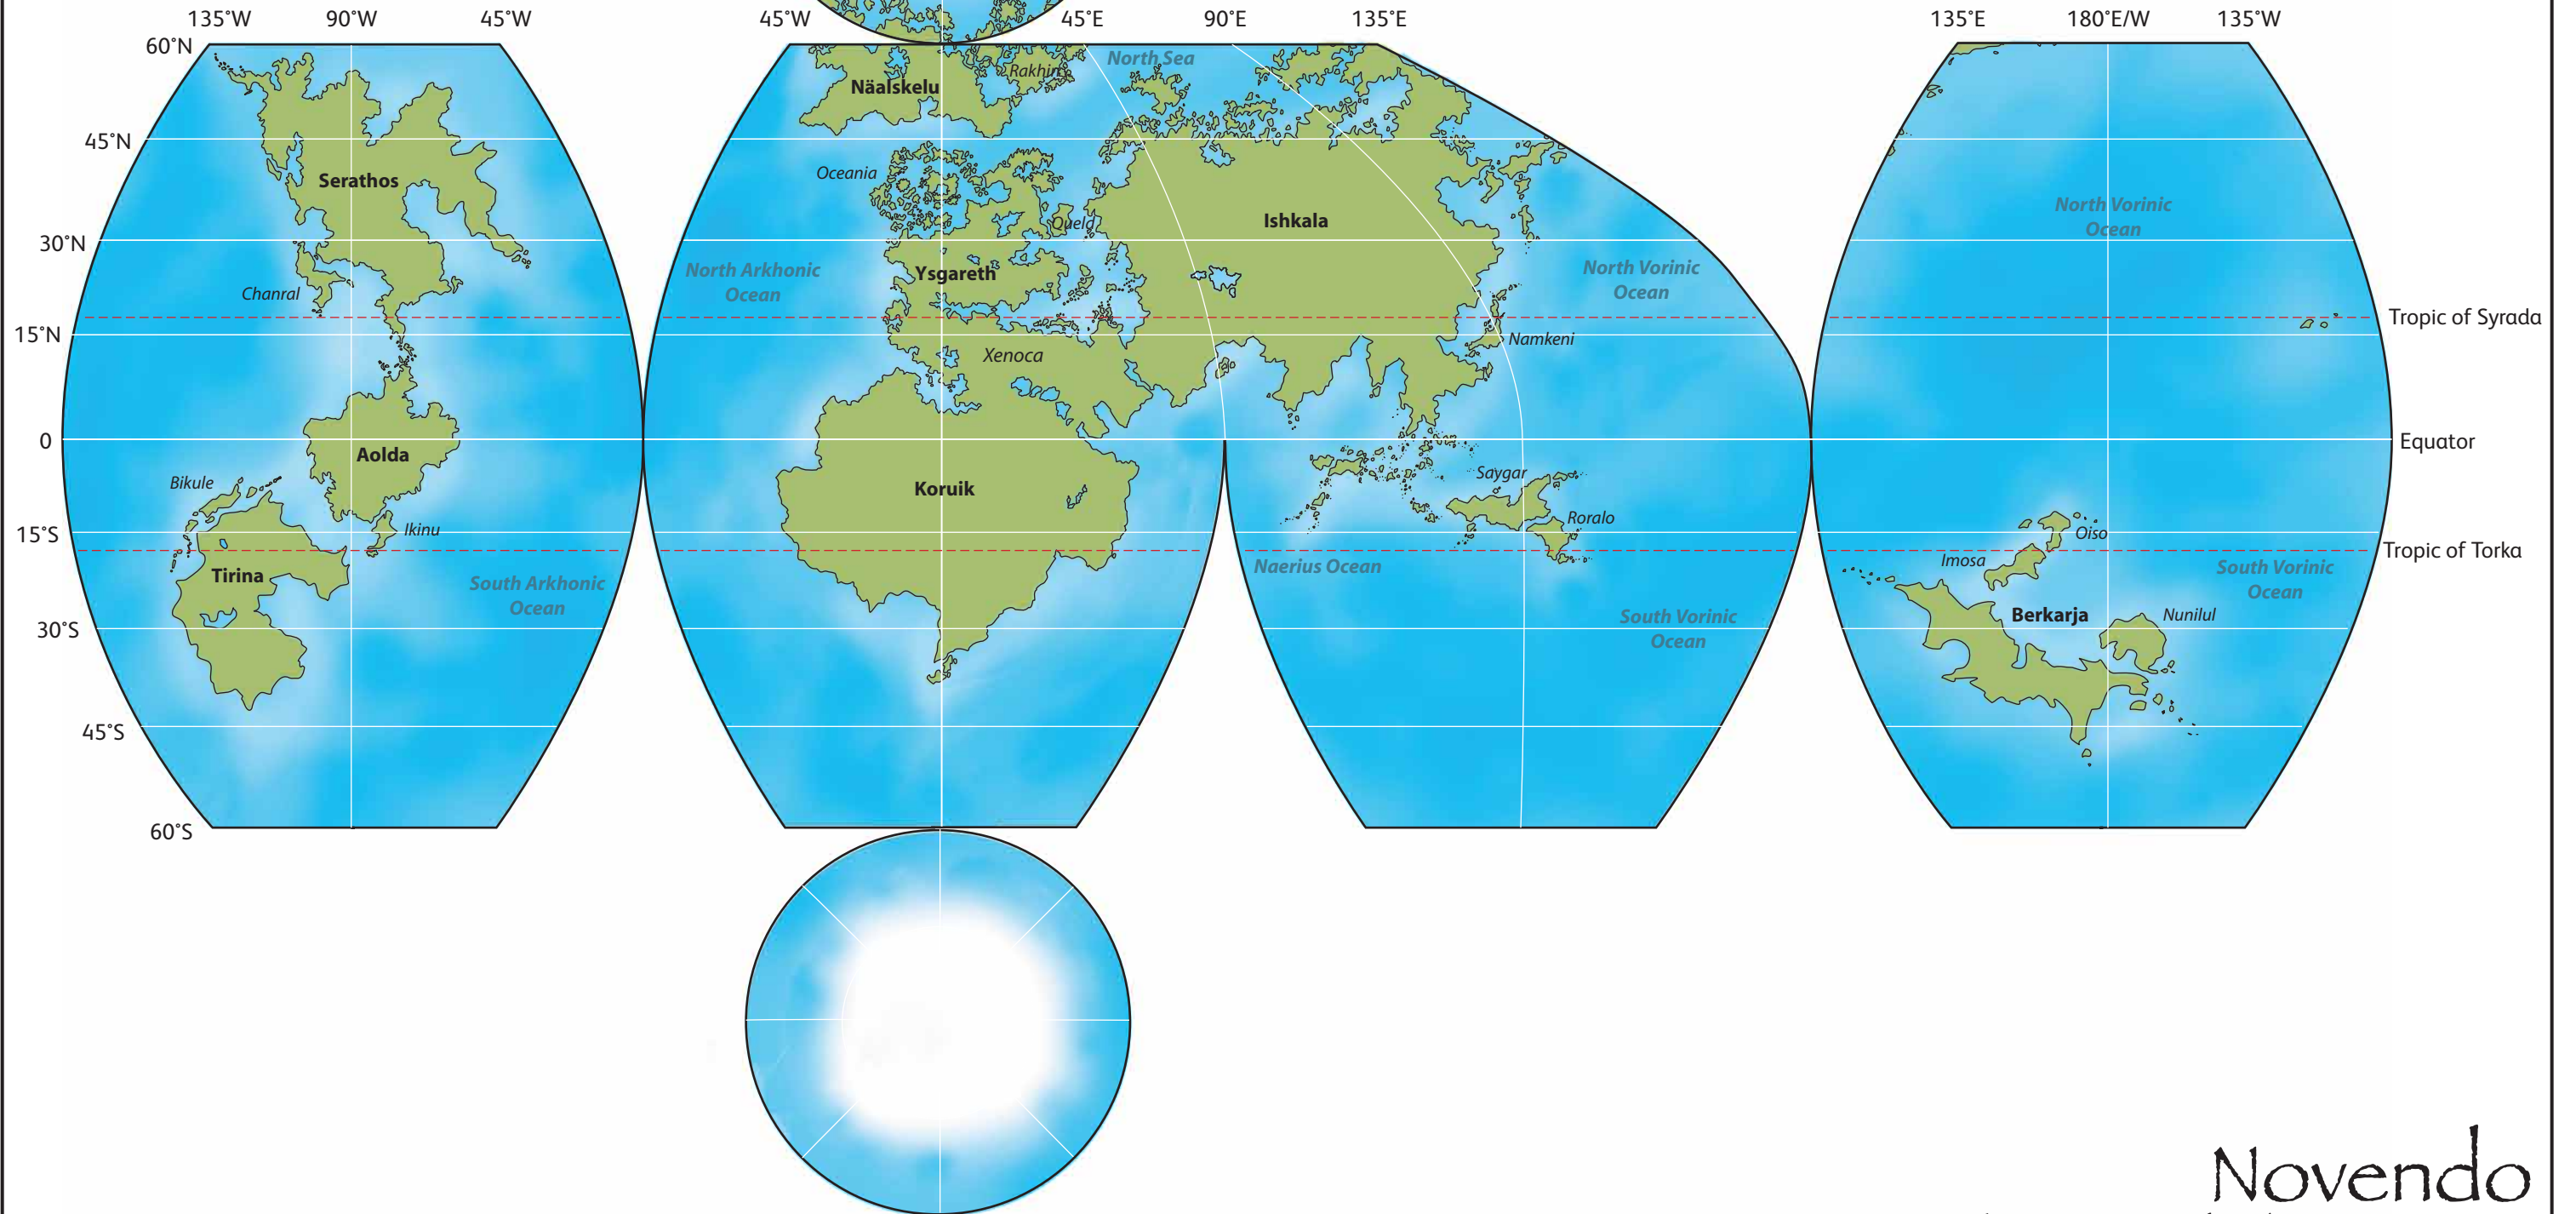

Novendo is the third planet out from the star Zira, with a mean distance of 178,762,042 km. Novendo is a terrestrial planet very much like Earth, with an equatorial circumference of 40,056 km and a diameter of 12,749 km. The planet has a surface area of 313,583,510 km<sup>2</sup>, of which approximately 23% is land. It possesses 9 continental land masses, 12 major islands and countless smaller islands. The atmosphere is nitrogen (77%), oxygen (22%), and neon (1%) with minute quantities of other gases. Mass, gravity and atmospheric pressure at sea level are all just slightly less than Earth's. An axial tilt of 21° 43' gives the planet Earth-like weather patterns and seasons, although the shorter year (316.77 Earth days) makes for shorter seasons. Because Zira is slightly cooler than Sol, the planet has a smaller equatorial zone, and correspondingly larger temperate and arctic zones. Novendo has two moons, Aranda and Osal.

Novendo  
Interrupted Epizenithal Projection